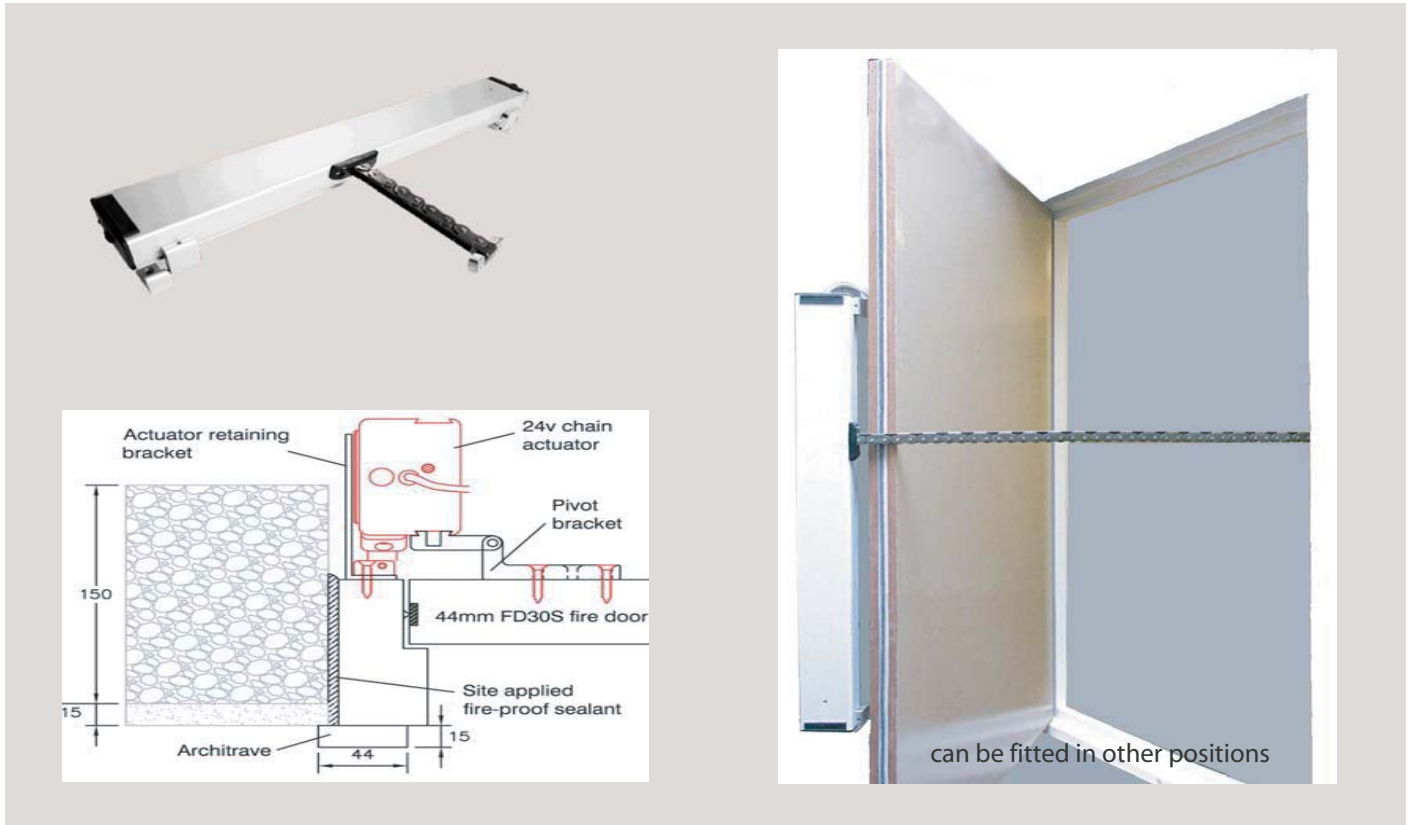

S- Series AOV Door Actuator

Heavy duty actuator with a powerful 400N thrust and strong, double link stainless steel chain. Ideal for heavy windows or windows requiring large opening for smoke control or natural ventilation.

Very high speed and noiseless operation. Safe operation with push button. Both 24Vdc and 230Vac versions are available. Supplied with 2m cable.

VOLTAGE SUPPLY

24 Vdc

STROKE

450-600-800-1000mm

ELECTRIC CONNECTION

2 wires (black core not to be used)

DOUBLE INSULATED

No

OPERATION

by polarity inversion

FORCE (PUSH ACTION)

400N (300 N for 800-1000mm)

SPEED